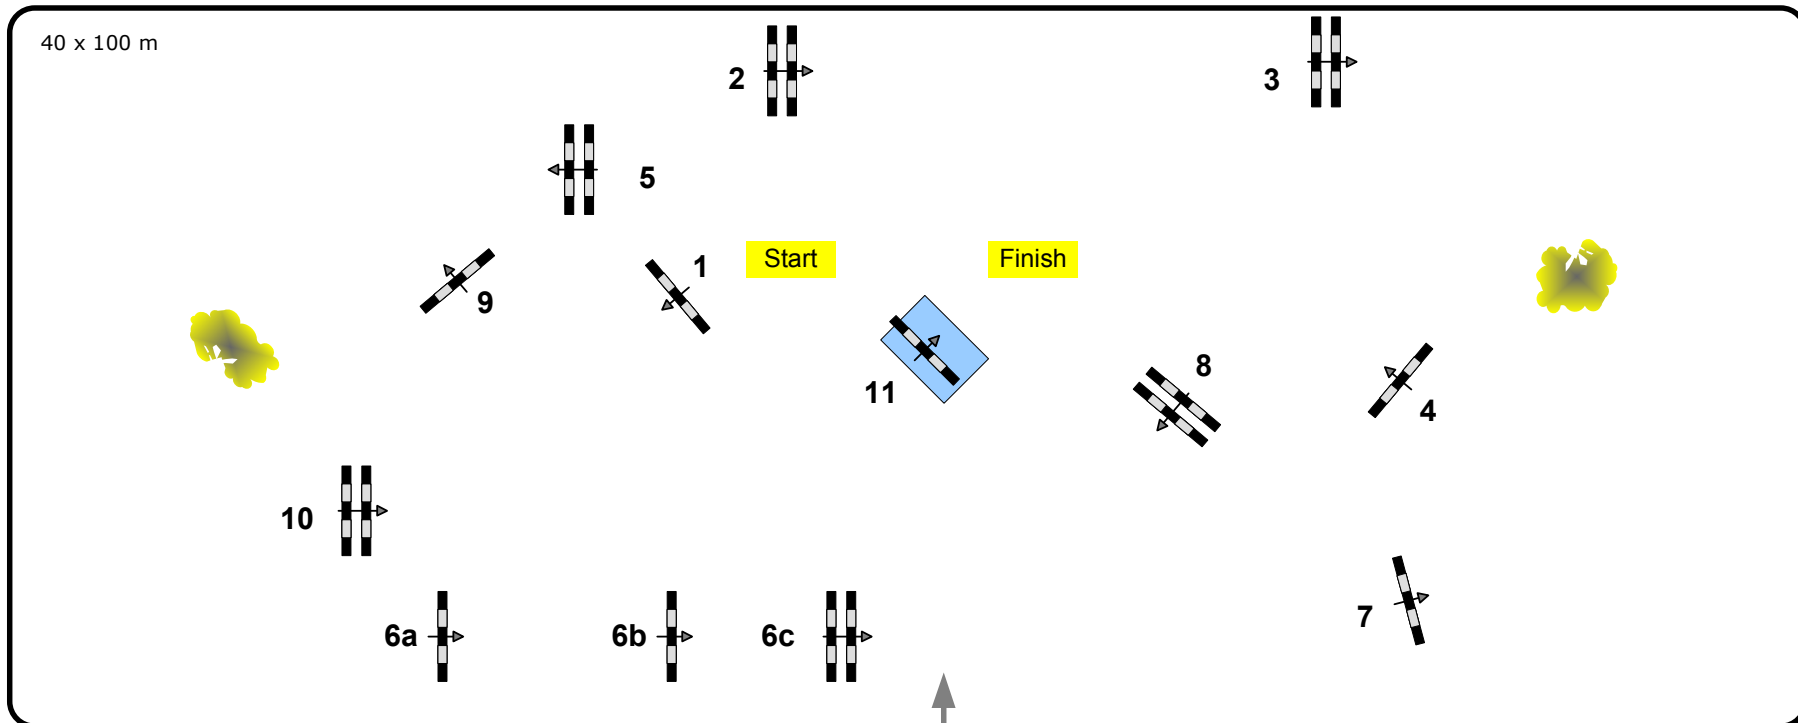

# CSN Ehlersdorf 2014

Class No.: 03      Springpferdeprüfung Kl.M\*

Table: A  
National RG:  
FEI RG / Art. 363,1  
Height: 1,25 m

Speed: 350 m/min  
Length: 480 m  
Time allowed: 83 sec  
Time limit: 166 sec

Obstacles: 11  
Efforts: 13  
Penalty sec:  
Closed combination:

1st Jump-off:  
Length: 0 m  
Time allowed: 0 sec  
Time limit: 0 sec

Frank Rothenberger (GER)