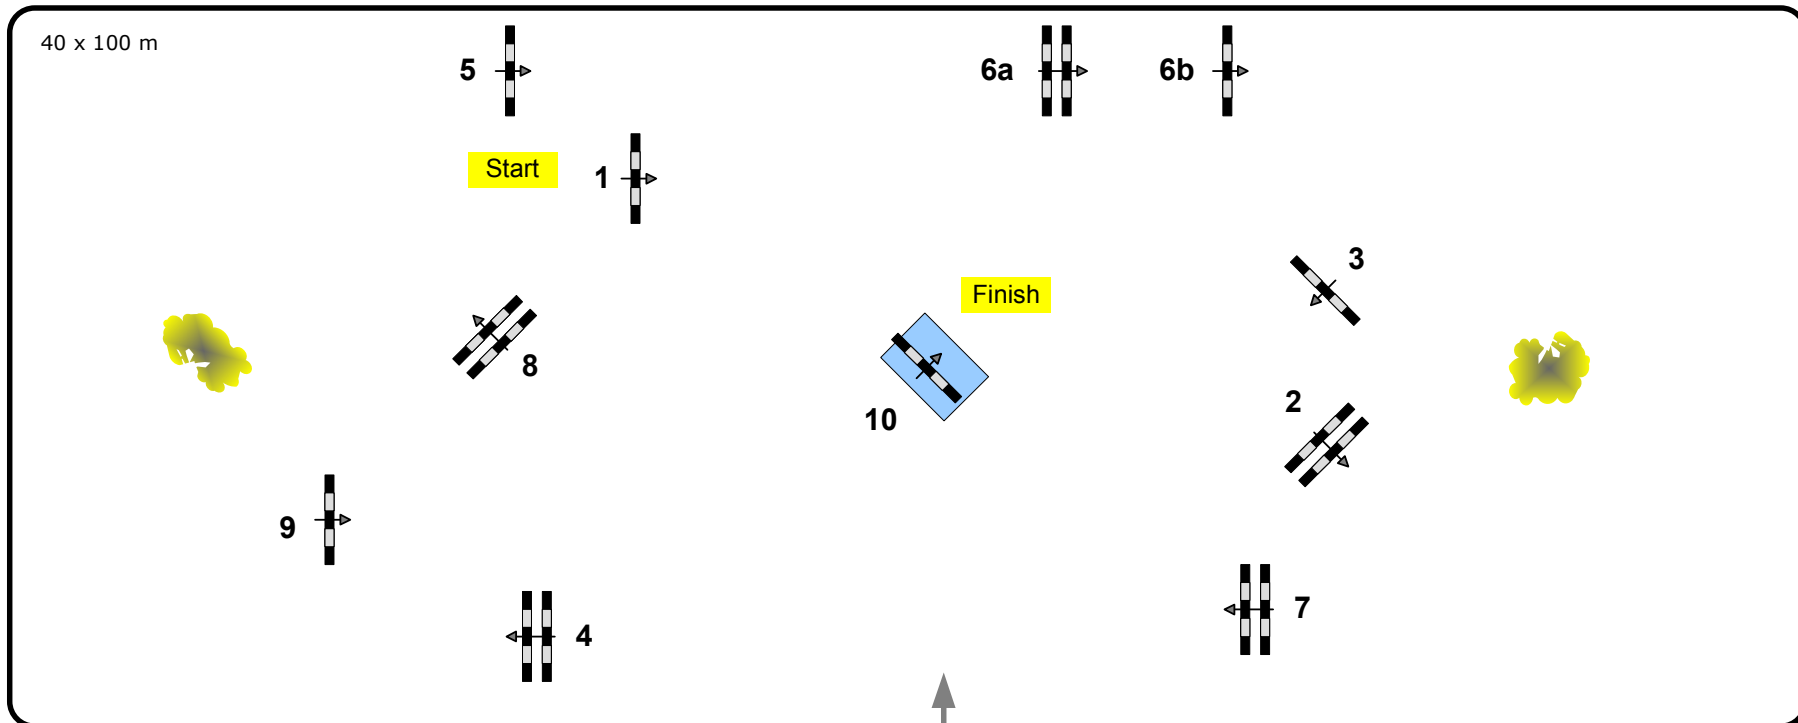

CSN Ehlersdorf 2014

Class No.: 02 Springpferdeprüfung Kl. M*

Table: A
National RG: 363,1
FEI RG / Art.
Height: 1,25 m

Speed: 350 m/min
Length: 440 m
Time allowed: 76 sec
Time limit: 152 sec

Obstacles: 10
Efforts: 11
Penalty sec:
Closed combination:

1st Jump-off: 0 m
Length: 0 m
Time allowed: 0 sec
Time limit: 0 sec

Frank Rothenberger (GER)